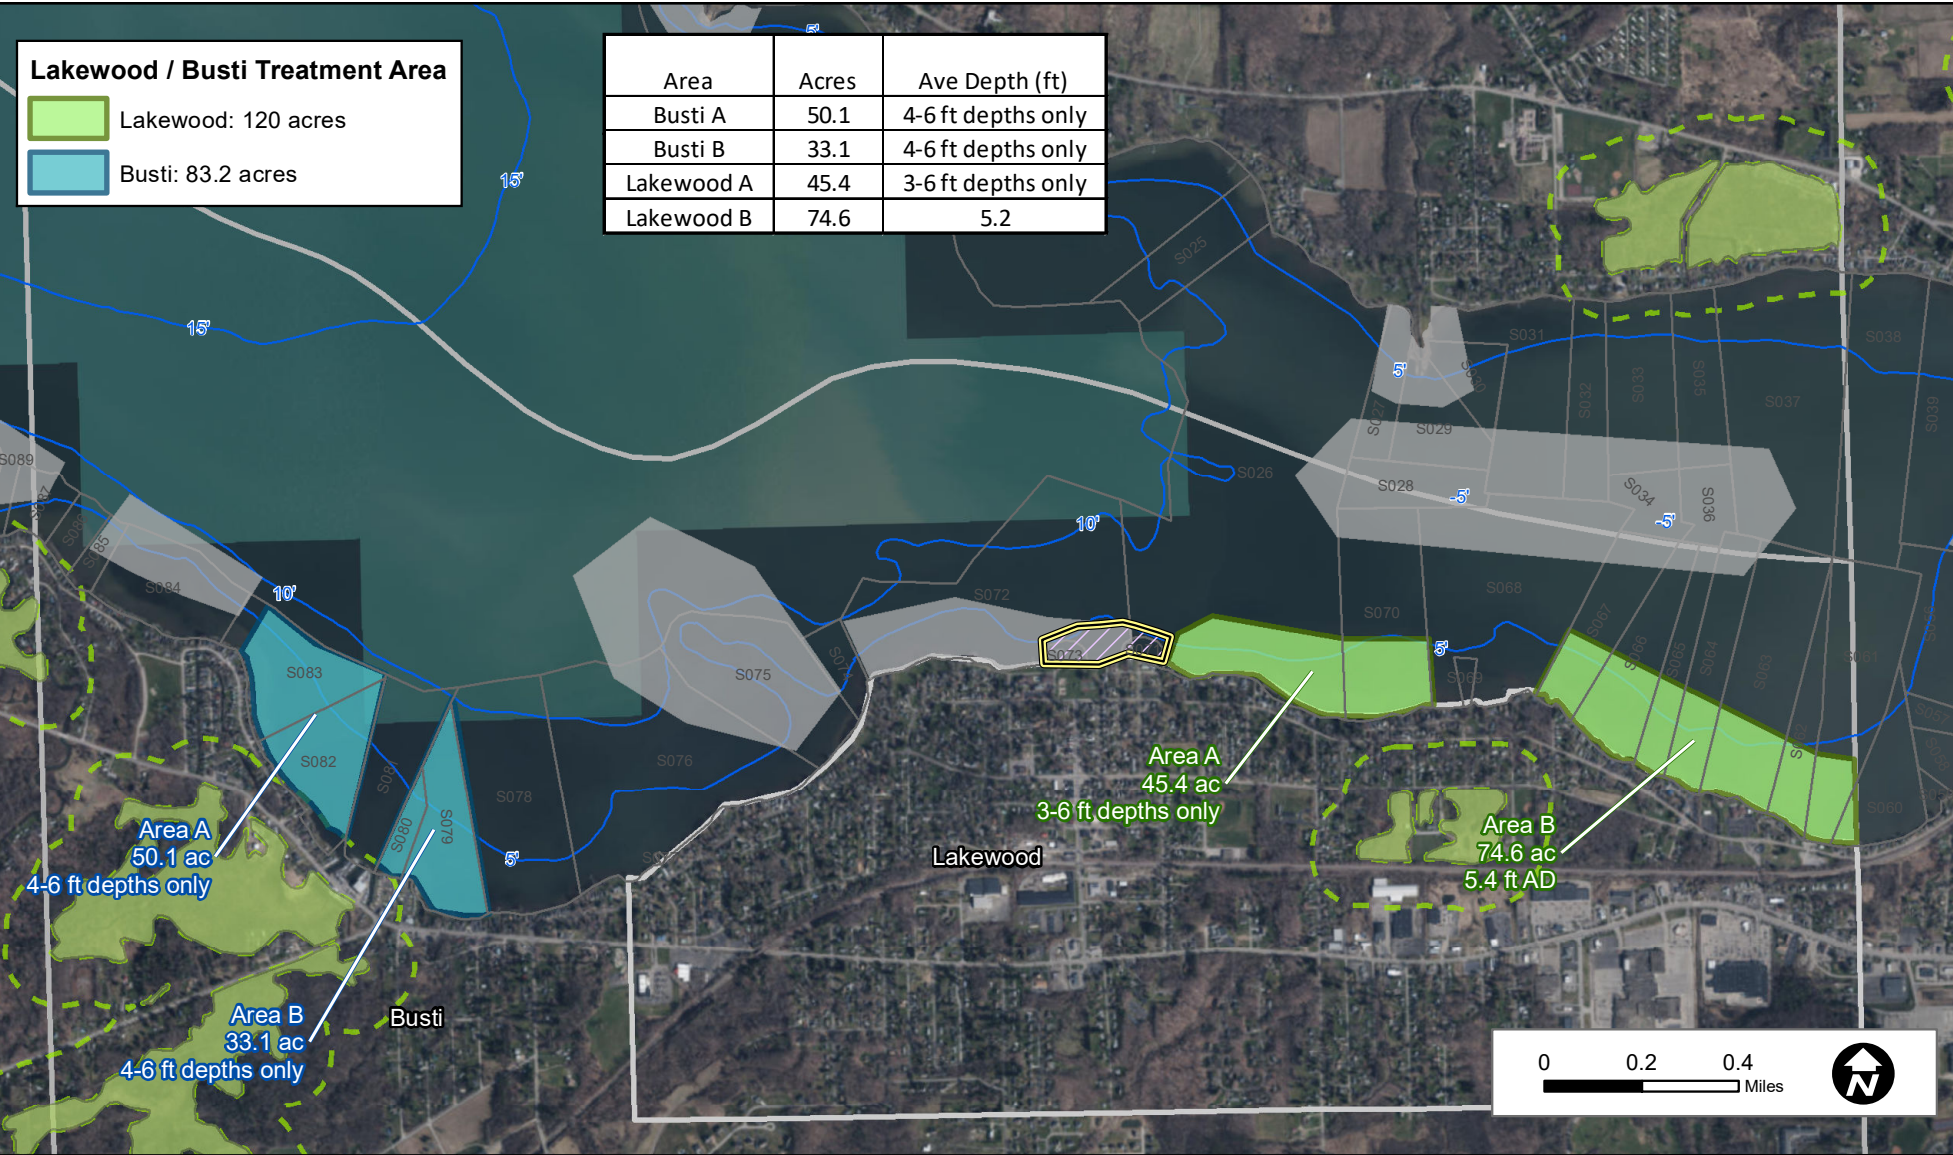

# EXHIBIT E: 2022 PROCELLACOR / EWM TREATMENT AREAS LAKEWOOD / BUSTI

## LAKEWOOD / BUSTI CHAUTAQUA LAKE

- NYSDEC FWW
- FWW Checkzone
- Macrophyte Management Zone
- Water depth contours at 5 ft intervals
- NYSDEC confirmed fish habitat (2022)
- 2021 Treatment Areas: 11 acres