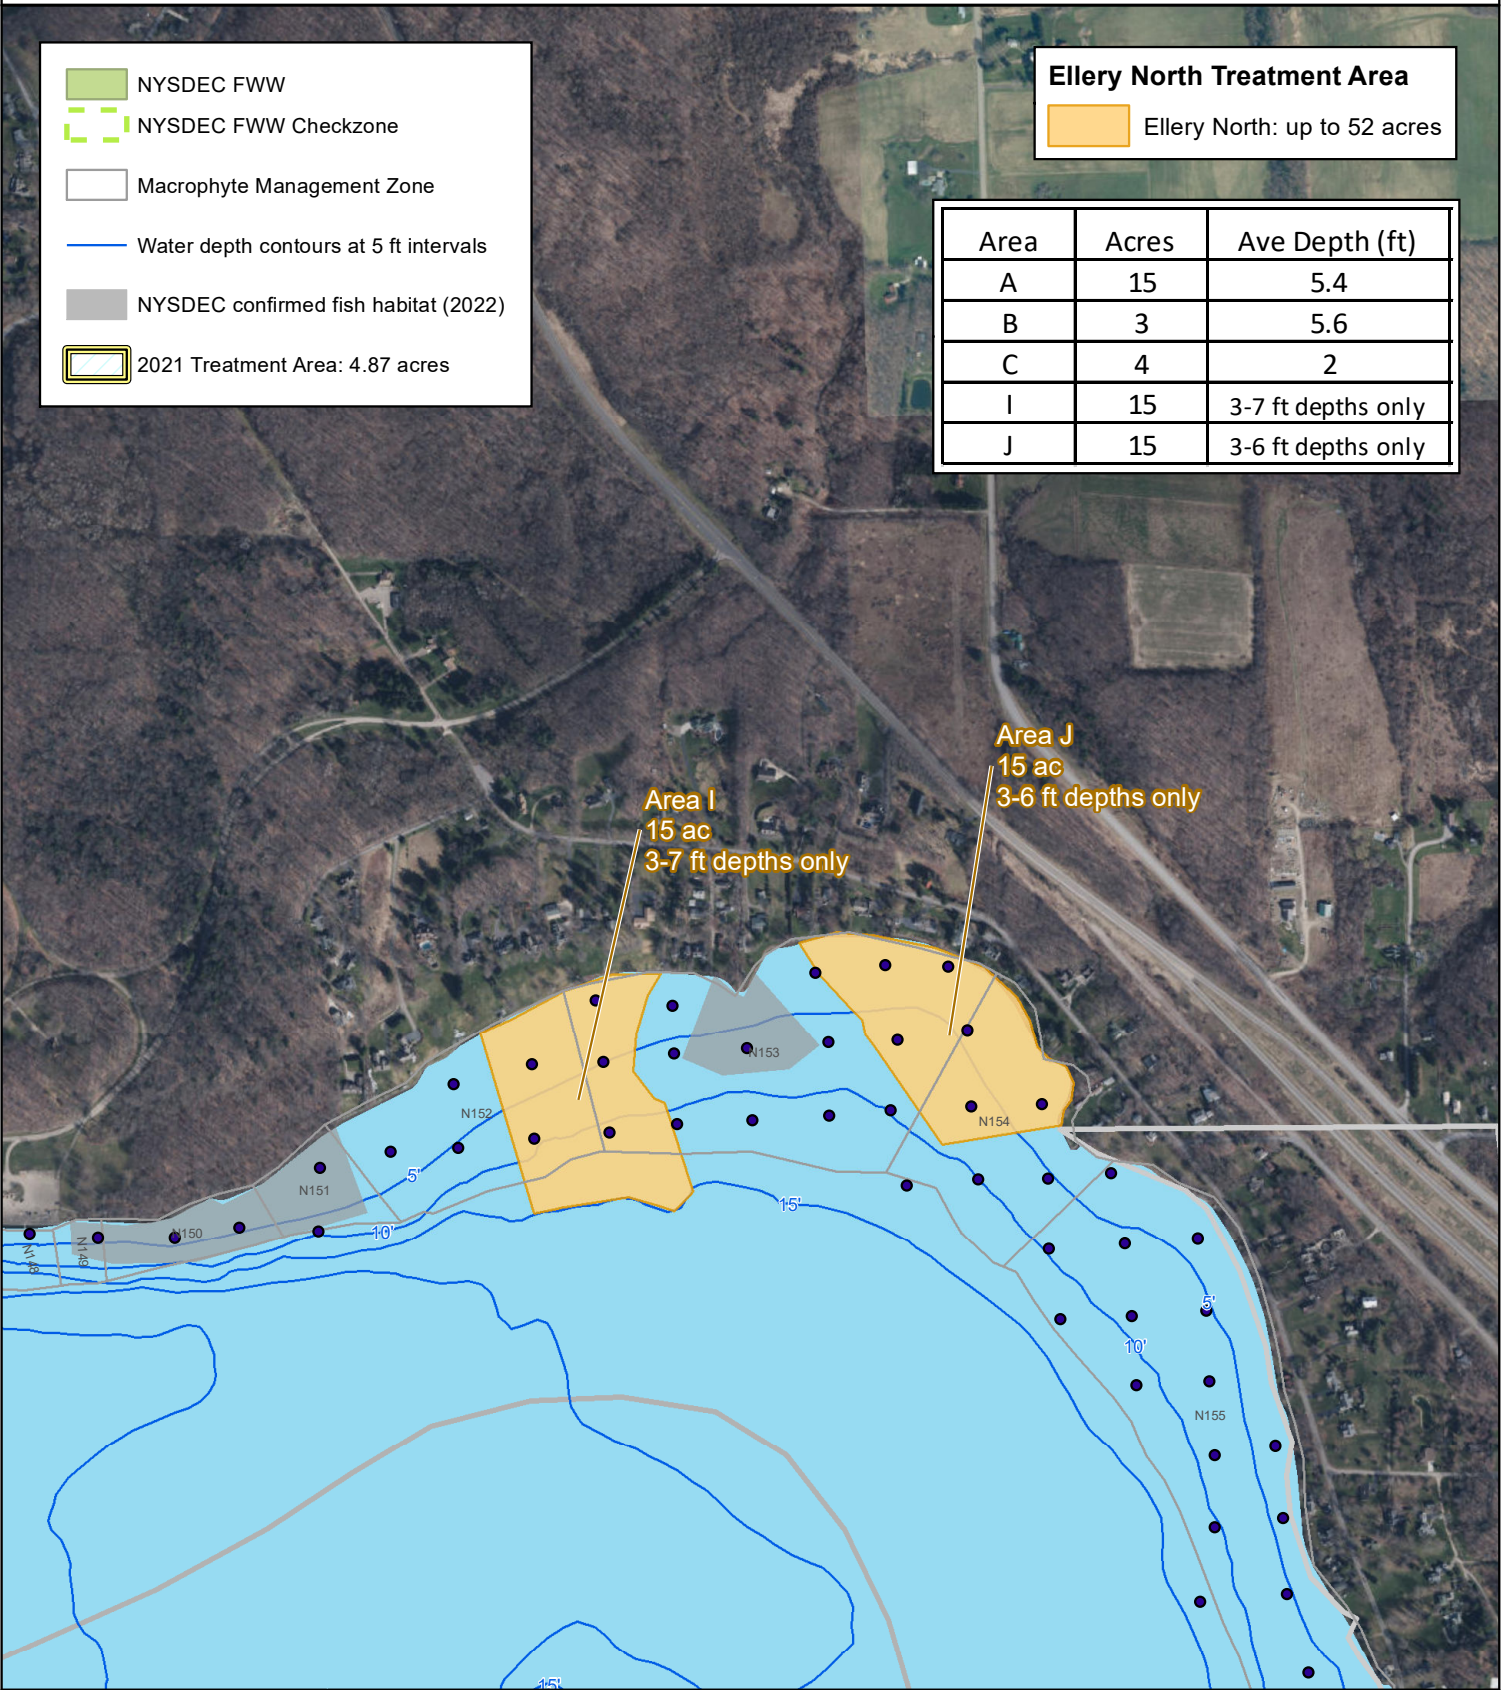

EXHIBIT E: 2022 PROCELLACOR / EWM TREATMENT AREAS ELLERY NORTH, Map 2 of 2

- NYSDEC FWW
- NYSDEC FWW Checkzone
- Macrophyte Management Zone
- Water depth contours at 5 ft intervals
- NYSDEC confirmed fish habitat (2022)
- 2021 Treatment Area: 4.87 acres

Ellery North Treatment Area

Ellery North: up to 52 acres

Area	Acres	Ave Depth (ft)
A	15	5.4
B	3	5.6
C	4	2
I	15	3-7 ft depths only
J	15	3-6 ft depths only

ELLERY NORTH
CHAUTAUQUA LAKE